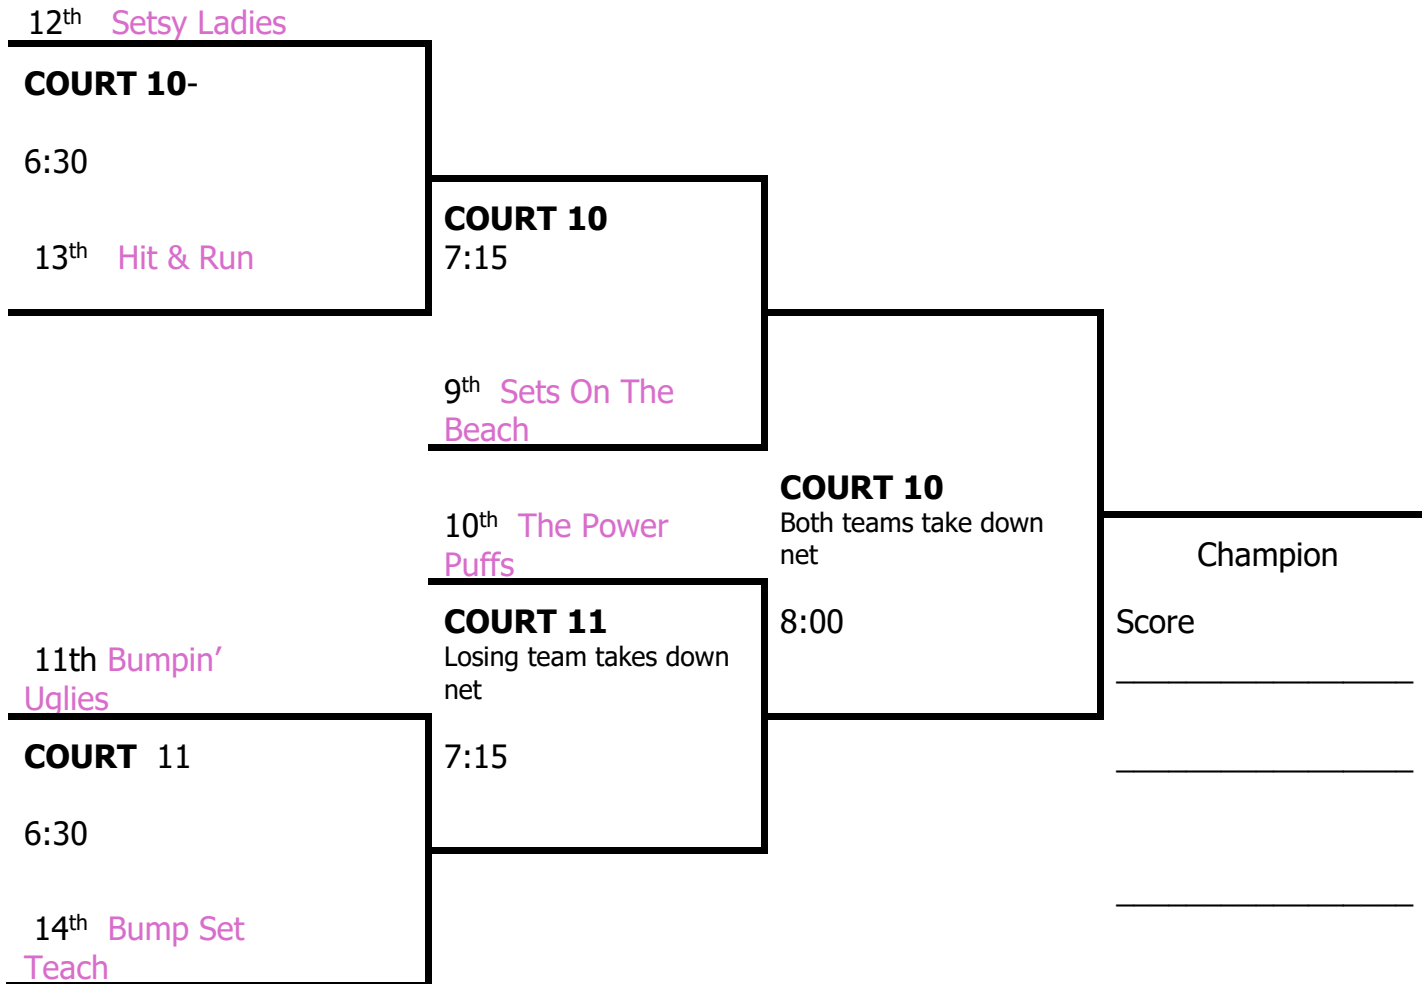

Tuesday Women's 4's Silver Bracket

BEST 2 OUT OF 3 GAMES. FIRST 2 GAMES TO 21; DECIDING GAME TO 15 - NO CAP - LOSING TEAM OFFICIATES NEXT MATCH

TOURNAMENT DATE July 30, 2024 DIVISION: Women's 4's Silver Bracket

6 TEAM PLAYOFF BRACKET

Winner's L/S T-shirt Sizes

Team Name: _____

1. _____
2. _____
3. _____
4. _____
5. _____
6. _____
7. _____
8. _____